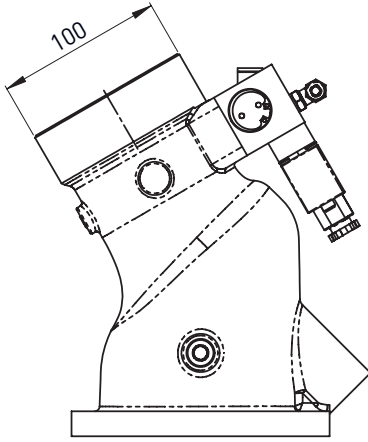

1.2 Intake valve

Intake valve
art. 21500003