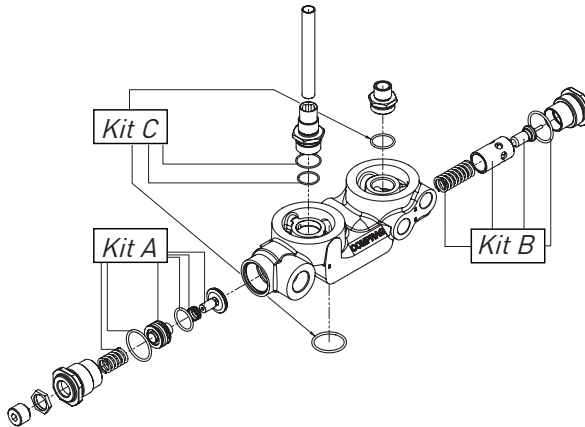

1. Maintenance set and main service components (Price list)

1.1 Maintenance set and main service components

Article	Description	Beschreibung	Описание
99900203	Maintenance set FA15/FAR15/FARD15 - Compressor oil (10 Liter) - Oil filter - Air filter - Oil-Air Separator	Wartungspaket FA15/FAR15/FARD15 - Kompressoröl (10 Liter) - Ölfilter - Luftfilter - Ölabscheider	Комплект техобслуживания FA15/FAR15/FARD15 - Масло (10 литров) -Фильтр масляный -Фильтр воздушный -Элемент сепарационный
17120110	Compressor oil (10 Liter)	Kompressoröl (10 Liter)	Масло (10 литров)
21040003	Oil filter	Ölfilter	Фильтр масляный
21020001	Air filter	Luftfilter	Фильтр воздушный
21051003	Oil-Air Separator	Ölabscheider	Элемент сепарационный

1.2 Maintenance kit, Combination Block

Article	Description	Beschreibung	Описание
21804001	Maintenance kit A	Wartungssatz A	Комплект ремонтный A
21804002	Maintenance kit B	Wartungssatz B	Комплект ремонтный B
21804003	Maintenance kit C	Wartungssatz C	Комплект ремонтный C

© Comprac ®. All rights reserved.

No part of the text and /or diagram may be reprinted or used without the prior written permission of Comprac.

The manufacturer reserves the right to make changes to a product design in order to enhance its technological and operational parameters without notifying the user.

The product type may considerably differ to that displayed in documents.