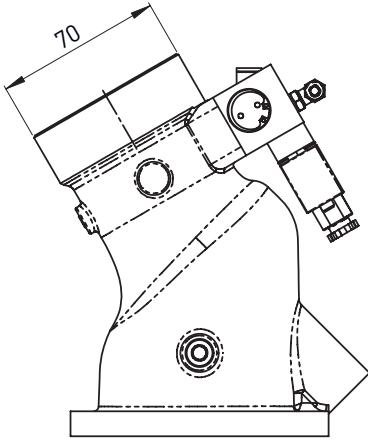

1.2 Intake valve

Intake valve
art. 21500002